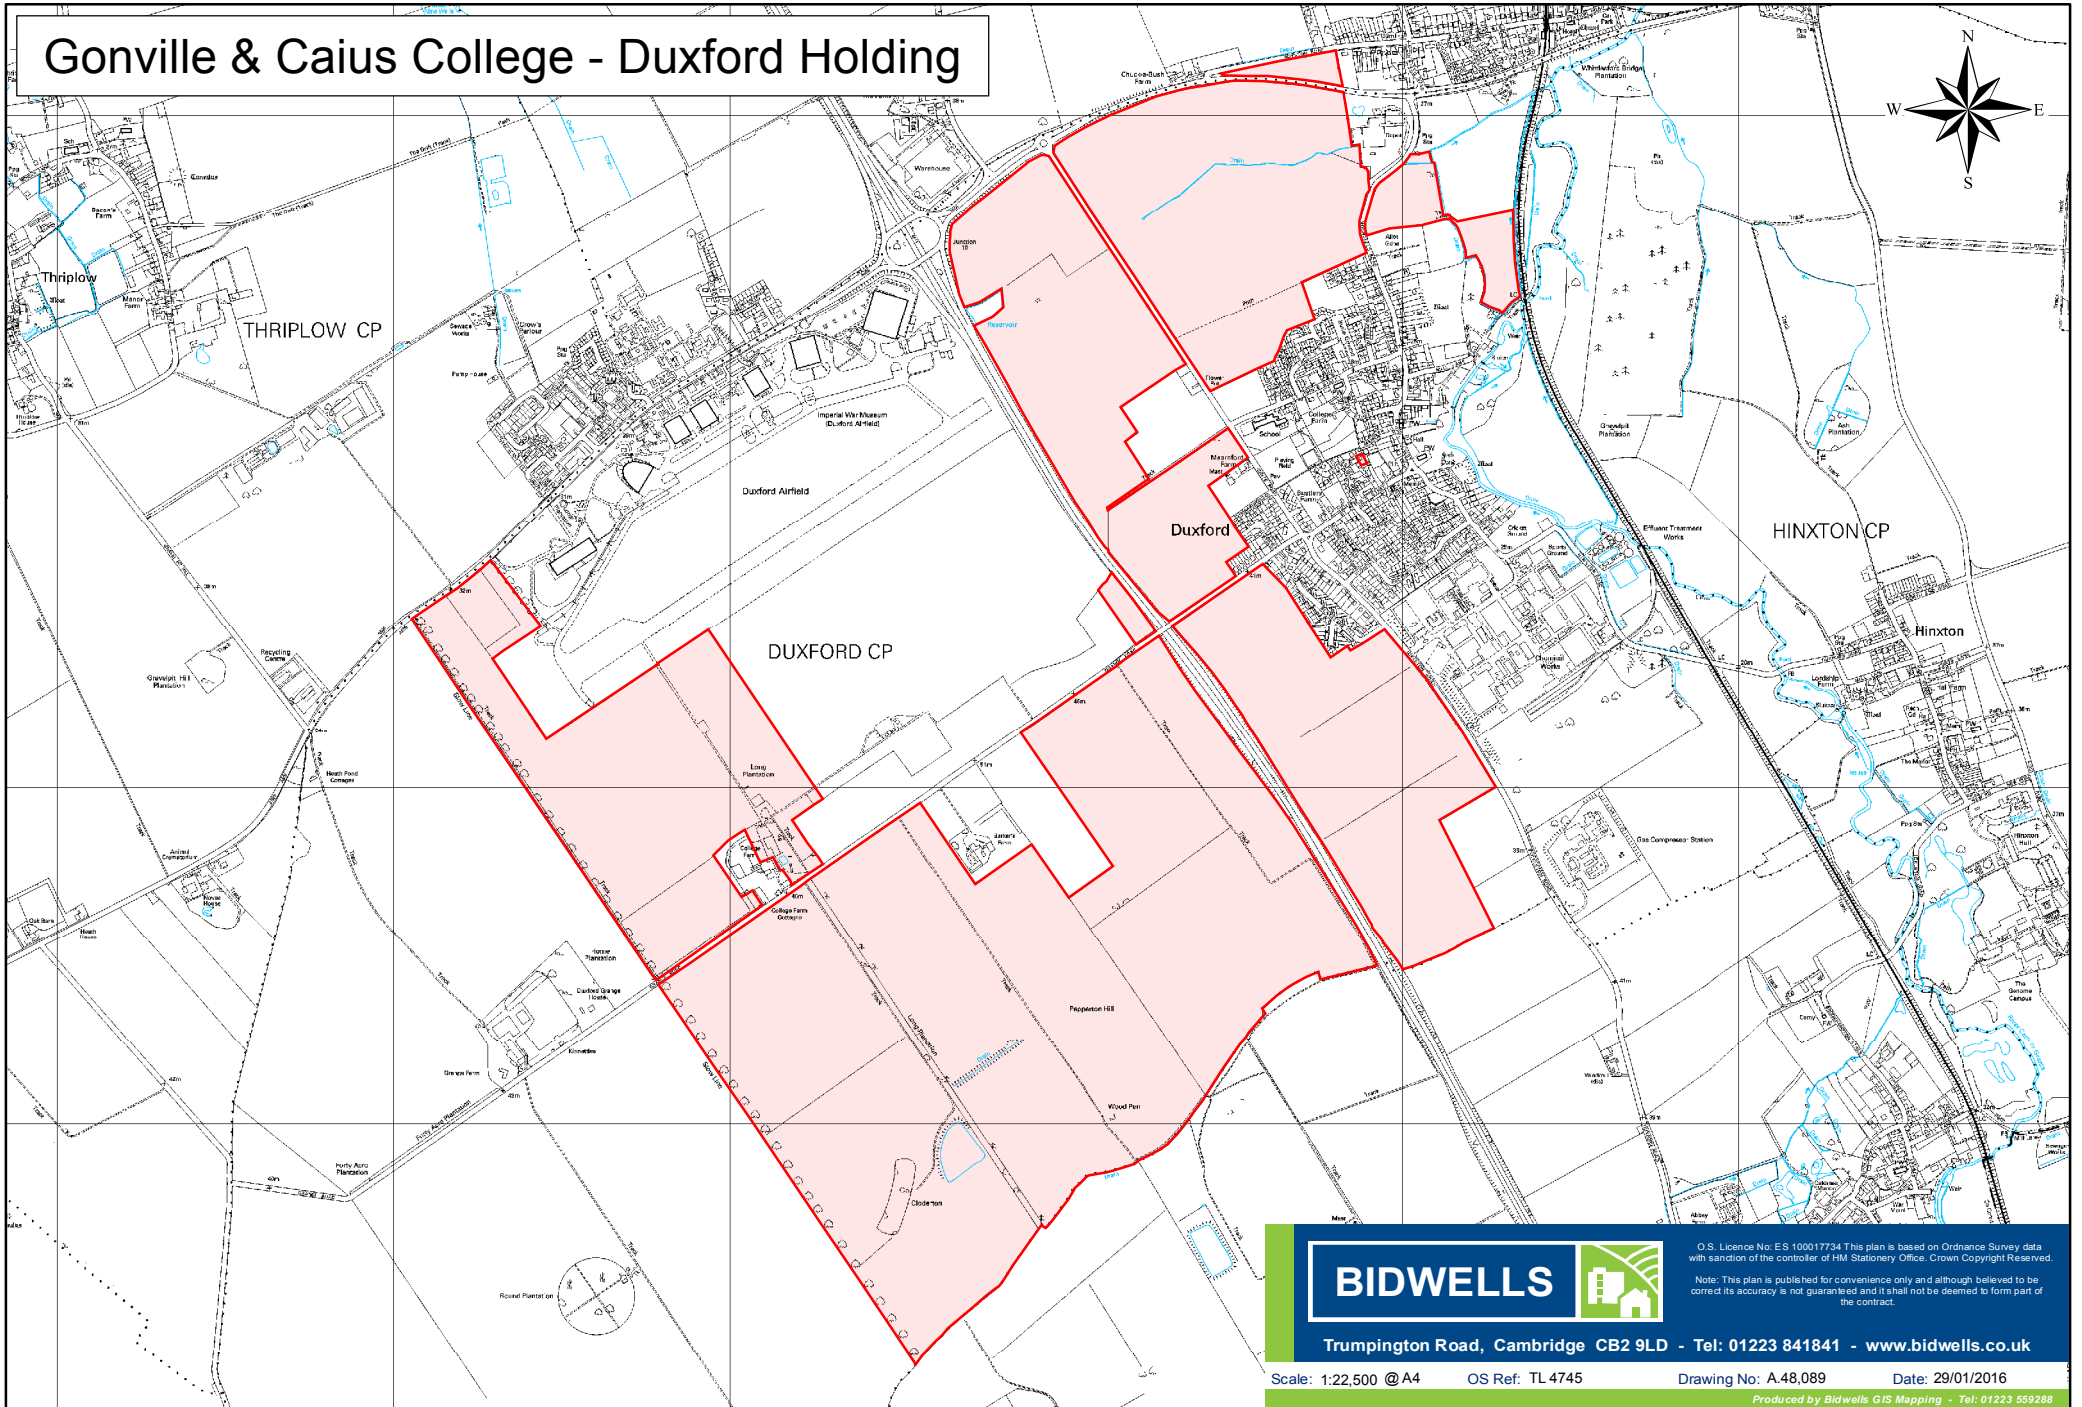

Gonville & Caius College - Duxford Holding

BIDWELLS

Trumpington Road, Cambridge CB2 9LD - Tel: 01223 841841 - www.bidwells.co.uk

Scale: 1:22,500 @A4 OS Ref: TL 4745 Drawing No: A.48,089 Date: 29/01/2016

Produced by Bidwells GIS Mapping - Tel: 01223 559288